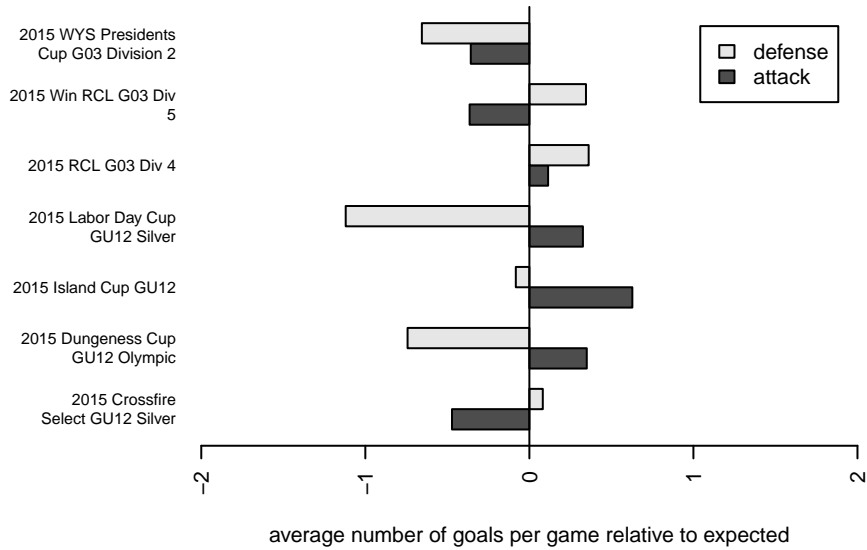

**Kitsap Alliance Black G03**  
 Dots are actual minus expected GF (blue circles) and GA (red triangles).  
 Blue line is smoothed change in attack strength. Red is smoothed change in defense strength.

**attack and defense variance (black dot)  
relative to other teams  
and top 10 in region**

**attack and defense rating  
relative to others at age  
and all opponents in last 13 months**

**Performance relative to 13 month average**