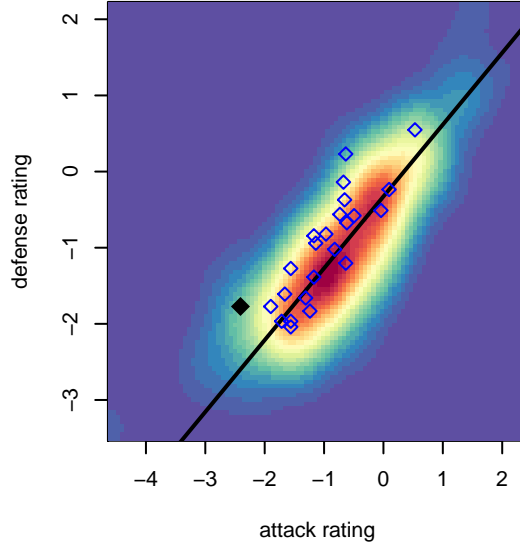

# Kitsap Alliance Black G03

Westsound FC  
 Silverdale, WA  
 G03 total strength=194  
 attack=0.09 defense=0.17  
 fall league = RCL G03 Div 4  
 spr league = Win RCL G03 Div 5

alt names used:  
 KAFC GU12B  
 KAFC GU12B  
 KAFC GU12B  
 Kitsap Alliance FC G03 B  
 Kitsap Alliance GU12  
 Kitsap Alliance FC G03 B  
 Kitsap Alliance FC G03 B

**Kitsap Alliance Black G03**  
 Dots are actual minus expected GF (blue circles) and GA (red triangles).  
 Blue line is smoothed change in attack strength. Red is smoothed change in defense strength.

**attack and defense variance (black dot)  
relative to other teams  
and top 10 in region**

**attack and defense rating  
relative to others at age  
and all opponents in last 13 months**

**Performance relative to 13 month average**