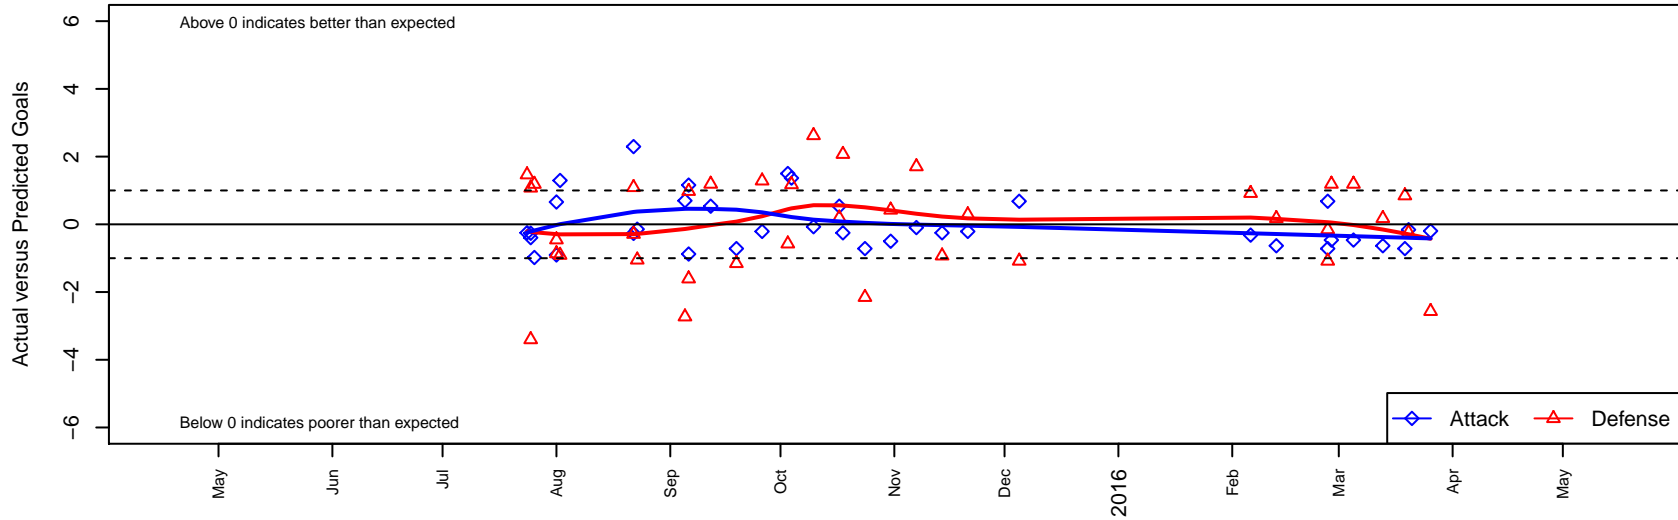

# Kitsap Alliance Black G03

Westsound FC  
 Silverdale, WA  
 G03 total strength=194  
 attack=0.09 defense=0.17  
 fall league = RCL G03 Div 4  
 spr league = Win RCL G03 Div 5

alt names used:  
 KAFC GU12B  
 KAFC GU12B  
 KAFC GU12B  
 Kitsap Alliance FC G03 B  
 Kitsap Alliance GU12  
 Kitsap Alliance FC G03 B  
 Kitsap Alliance FC G03 B

**Kitsap Alliance Black G03**  
 Dots are actual minus expected GF (blue circles) and GA (red triangles).  
 Blue line is smoothed change in attack strength. Red is smoothed change in defense strength.

**attack and defense variance (black dot)  
relative to other teams  
and top 10 in region**

**attack and defense rating  
relative to others at age  
and all opponents in last 13 months**

**Performance relative to 13 month average**