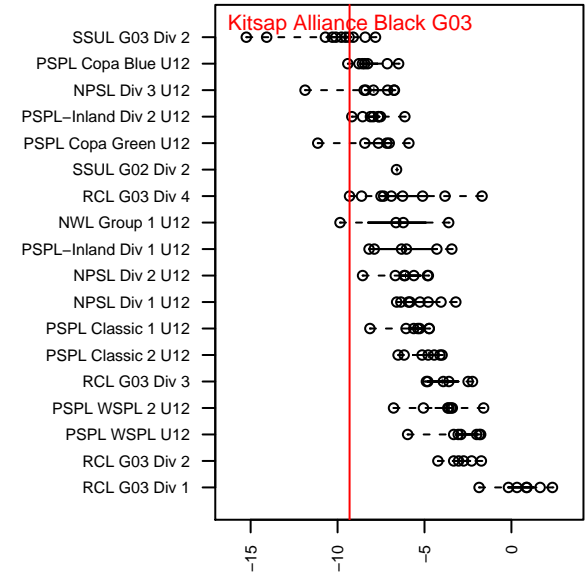

# Kitsap Alliance Black G03

Westsound FC  
 Silverdale, WA  
 G03 total strength=194  
 attack=0.09 defense=0.17  
 fall league = RCL G03 Div 4  
 spr league = Win RCL G03 Div 5

alt names used:  
 KAFC GU12B  
 KAFC GU12B  
 KAFC GU12B  
 Kitsap Alliance FC G03 B  
 Kitsap Alliance GU12  
 Kitsap Alliance FC G03 B  
 Kitsap Alliance FC G03 B

Venues played:  
 2015 Crossfire Select GU12 Silver  
 2015 Dungeness Cup GU12 Olympic  
 2015 Island Cup GU12  
 2015 Labor Day Cup GU12 Silver  
 2015 RCL G03 Div 4  
 2015 Win RCL G03 Div 5  
 2015 WYS Presidents Cup G03 Division 2

**Kitsap Alliance Black G03**  
 Dots are actual minus expected GF (blue circles) and GA (red triangles).  
 Blue line is smoothed change in attack strength. Red is smoothed change in defense strength.

**attack and defense variance (black dot)  
relative to other teams  
and top 10 in region**

**attack and defense rating  
relative to others at age  
and all opponents in last 13 months**

**Performance relative to 13 month average**